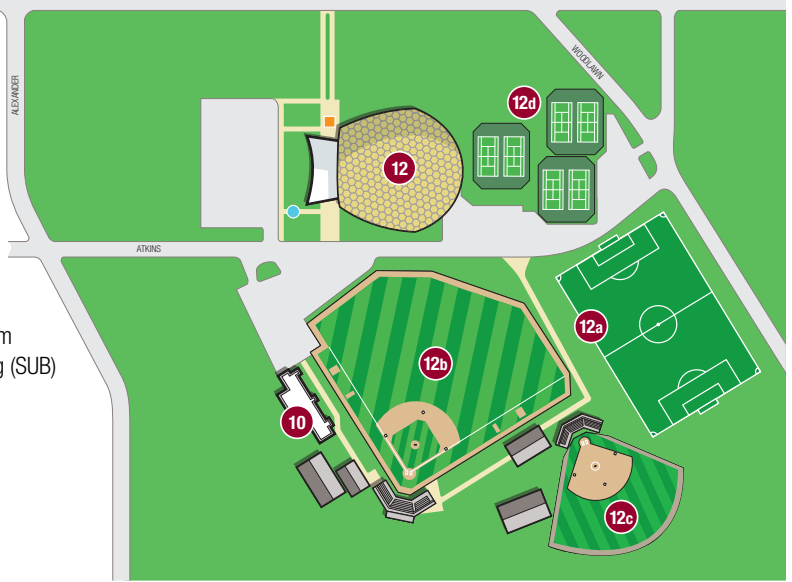

Centenary

COLLEGE OF LOUISIANA

CAMPUS MAP

2911 Centenary Blvd. • Shreveport, LA 71104
318.869.5011 • 800.234.4448 • centenary.edu

- 1. 2910 Building
- 2. Brown Memorial Chapel
- 3. Bynum Commons / Cafeteria / Whited Room
- 4. Centenary Fitness Center
- 5. Canterbury House
- 6. Centenary Square
- 7. Cline Residence Hall
- 8. Crumley Gardens
- 9. Ed Leuck Louisiana Academic Arboretum
- 10. Facilities Office
- 11. Frost Gardens
- 12. Gold Dome / Athletic Complex
 - 12a. Mayo Soccer Field
 - 12b. Shehee Stadium
 - 12c. Softball Field
 - 12d. Tennis Courts
- 13. Hamilton Hall
- 14. Hardin Residence Hall
- 15. Hargrove Memorial Amphitheatre
- 16. Hurley Music Building / Music Library / Anderson Auditorium
 - 16a. Anderson Choral Building / Atrium
 - 16b. Feazel Instrumental Hall
- 17. Jackson Hall
- 18. James Residence Hall
- 19. Jones-Rice Field
- 20. Magale Library
- 21. Main Entrance
- 22. Marjorie Lyons Playhouse
- 23. Meadows Museum of Art
- 24. Mickle Hall / Carlile Auditorium
- 25. Moore Student Union Building (SUB)
- 26. Peavy Climbing Tower
- 27. The Quad
- 28. Riggs Plaza
- 29. Rotary Residence Hall Suites
- 30. Sam Peters Building / Admission Office
- 31. Sexton Residence Hall
- 32. Smith Building / Kilpatrick Auditorium
- 33. Symphony House
- 34. Turner Art Center
- 35. Wright Math Building

■ = Wheelchair Accessible ● = Emergency Call Box