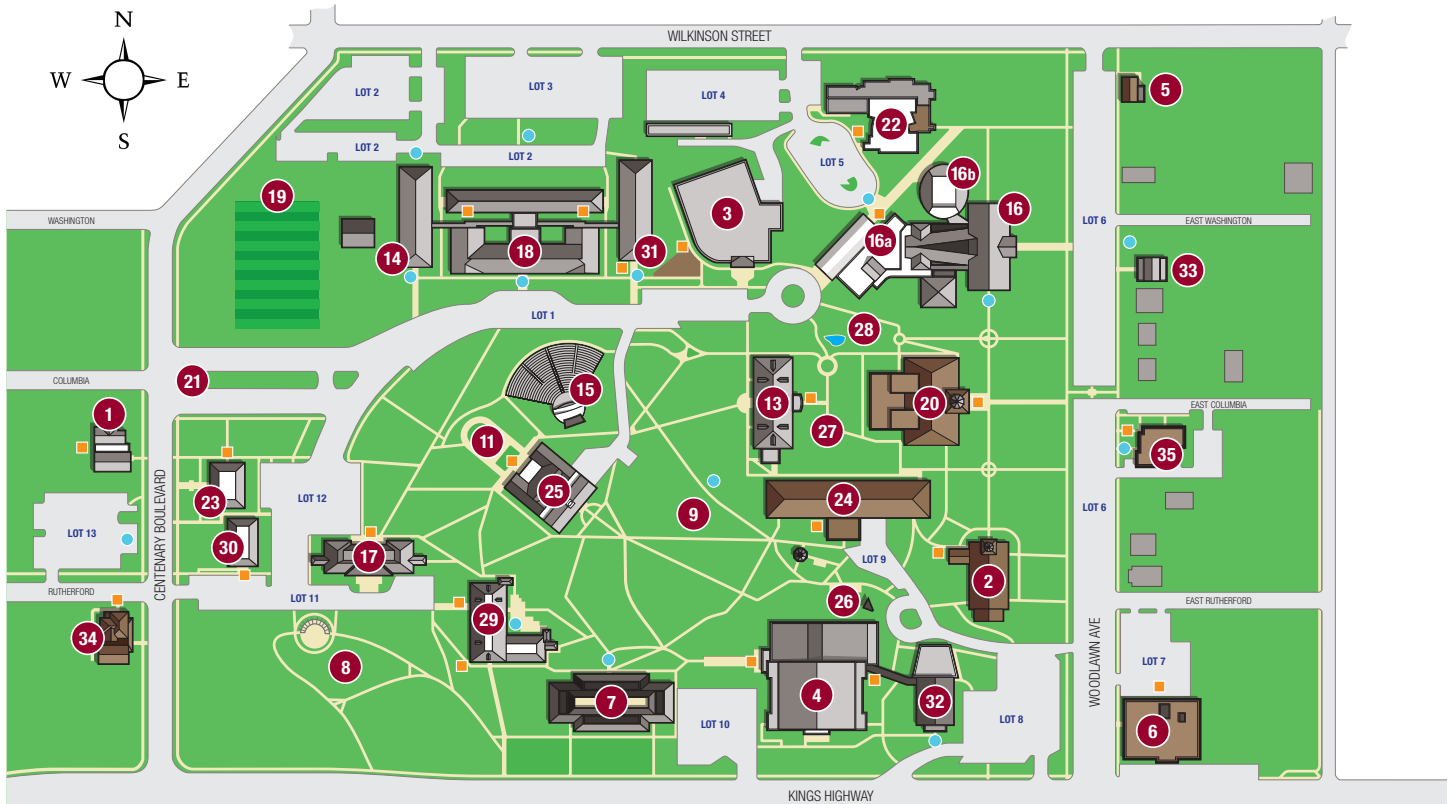

Centenary

COLLEGE OF LOUISIANA

CAMPUS MAP

2911 Centenary Blvd. • Shreveport, LA 71104
318.869.5011 • 800.234.4448 • centenary.edu

- 1. 2910 Building
- 2. Brown Memorial Chapel
- 3. Bynum Commons / Cafeteria / Whited Room
- 4. Centenary Fitness Center
- 5. Canterbury House
- 6. Centenary Square
- 7. Cline Residence Hall
- 8. Crumley Gardens
- 9. Ed Leuck Louisiana Academic Arboretum
- 10. Facilities Office
- 11. Frost Gardens
- 12. Gold Dome / Athletic Complex
 - 12a. Mayo Soccer Field
 - 12b. Shehee Stadium
 - 12c. Softball Field
 - 12d. Tennis Courts
- 13. Hamilton Hall
- 14. Hardin Residence Hall
- 15. Hargrove Memorial Amphitheatre
- 16. Hurley Music Building / Music Library / Anderson Auditorium
 - 16a. Anderson Choral Building / Atrium
 - 16b. Feazel Instrumental Hall
- 17. Jackson Hall
- 18. James Residence Hall
- 19. Jones-Rice Field
- 20. Magale Library
- 21. Main Entrance
- 22. Marjorie Lyons Playhouse
- 23. Meadows Museum of Art
- 24. Mickle Hall / Carlile Auditorium
- 25. Moore Student Union Building (SUB)
- 26. Peavy Climbing Tower
- 27. The Quad
- 28. Riggs Plaza
- 29. Rotary Residence Hall Suites
- 30. Sam Peters Building / Admission Office
- 31. Sexton Residence Hall
- 32. Smith Building / Kilpatrick Auditorium
- 33. Symphony House
- 34. Turner Art Center
- 35. Wright Math Building

■ = Wheelchair Accessible ● = Emergency Call Box